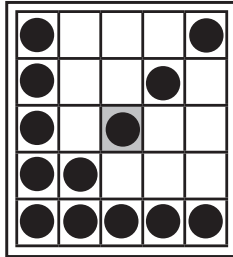

TUESDAY NIGHT
AT THE CCC

BINGO

EARLY BIRD

DOUBLE BINGO

DOUBLE BINGO

DOUBLE BINGO

1 - BLUE

TRIPLE BINGO

2 - ORANGE

HARD WAY SIX PACK
No Free Space

3 - GREEN

SIX AROUND
THE CORNER

4 - YELLOW

BLOCK OF NINE

5 - PINK

DOUBLE BINGO
4 Corners Okay