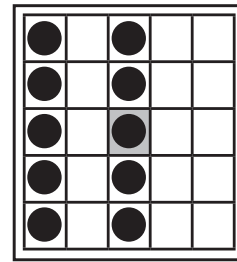

TUESDAY NIGHT
AT THE CCC

BINGO

EARLY BIRD

DOUBLE BINGO

DOUBLE BINGO

DOUBLE BINGO

1 - BLUE

TRIPLE BINGO

2 - ORANGE

HARD WAY SIX PACK
No Free Space

3 - GREEN

SIX AROUND
THE CORNER

4 - YELLOW

BLOCK OF NINE

5 - PINK

DOUBLE BINGO
4 Corners Okay

GAME 6

STRIP
ELVIS

INTERMISSION

GAME 7

STRIP
*BETTY
BORN
BAD*

GAME 8

STRIP
SHIVA

GAME 9