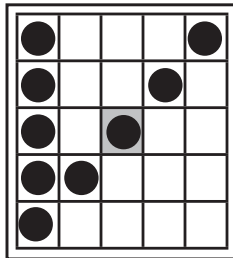

TUESDAY NIGHT
AT THE CCC

BINGO

EARLY BIRD

DOUBLE BINGO

DOUBLE BINGO

DOUBLE BINGO

1 - BLUE

TRIPLE BINGO

2 - ORANGE

HARD WAY SIX PACK
No Free Space

3 - GREEN

SIX AROUND
THE CORNER

4 - YELLOW

BLOCK OF NINE

5 - PINK

DOUBLE BINGO
4 Corners Okay

GAME 6

STRIP
ELVIS

INTERMISSION

GAME 7

STRIP
*BETTY
BORN
BAD*

GAME 8

STRIP
SHIVA

GAME 9