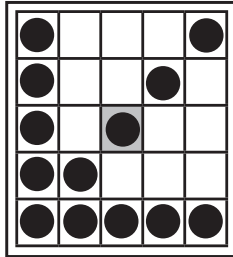

**WE
THANK YOU
FOR YOUR
SUPPORT.**

TUESDAY NIGHT
AT THE CCC

BINGO

EARLY BIRD

DOUBLE BINGO

DOUBLE BINGO

DOUBLE BINGO

1 - BLUE

TRIPLE BINGO

2 - ORANGE

HARD WAY SIX PACK
No Free Space

3 - GREEN

SIX AROUND THE CORNER

4 - YELLOW

BLOCK OF NINE

5 - PINK