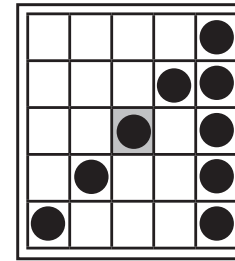

**WE
THANK YOU
FOR YOUR
SUPPORT.**

TUESDAY NIGHT
AT THE CCC

BINGO

EARLY BIRD

DOUBLE BINGO

DOUBLE BINGO

DOUBLE BINGO

1 - BLUE

TRIPLE BINGO

2 - ORANGE

HARD WAY SIX PACK
No Free Space

3 - GREEN

SIX AROUND THE CORNER

4 - YELLOW

BLOCK OF NINE

5 - PINK