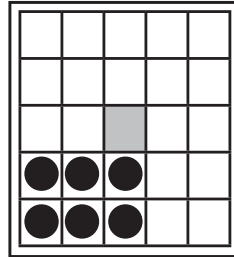

**WE
THANK YOU
FOR YOUR
SUPPORT.**

TUESDAY NIGHT
AT THE CCC

BINGO

EARLY BIRD

DOUBLE BINGO

DOUBLE BINGO

DOUBLE BINGO

1 - BLUE

TRIPLE BINGO

2 - ORANGE

HARD WAY SIX PACK
No Free Space

3 - GREEN

SIX AROUND THE CORNER

4 - YELLOW

BLOCK OF NINE

5 - PINK